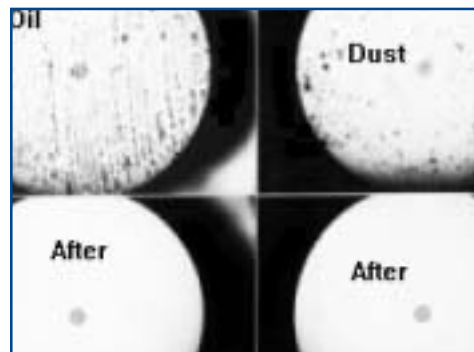

Photos show before and after cleaning fiber

Data is for informational purposes only and is subject to change. Please contact our sales department or refer to our website for current information.

130 Constitution Boulevard • Franklin, MA 02038
800-989-3627 • 508-541-3419 fax
www.ai-global.com